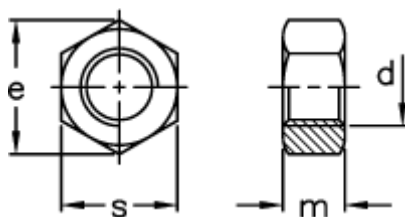

Article number: 2310321015
Description: E+G Stainless nut
NT-SST-M8

Measures

d = M8
e = 14.48
m = 6.5
s = 13